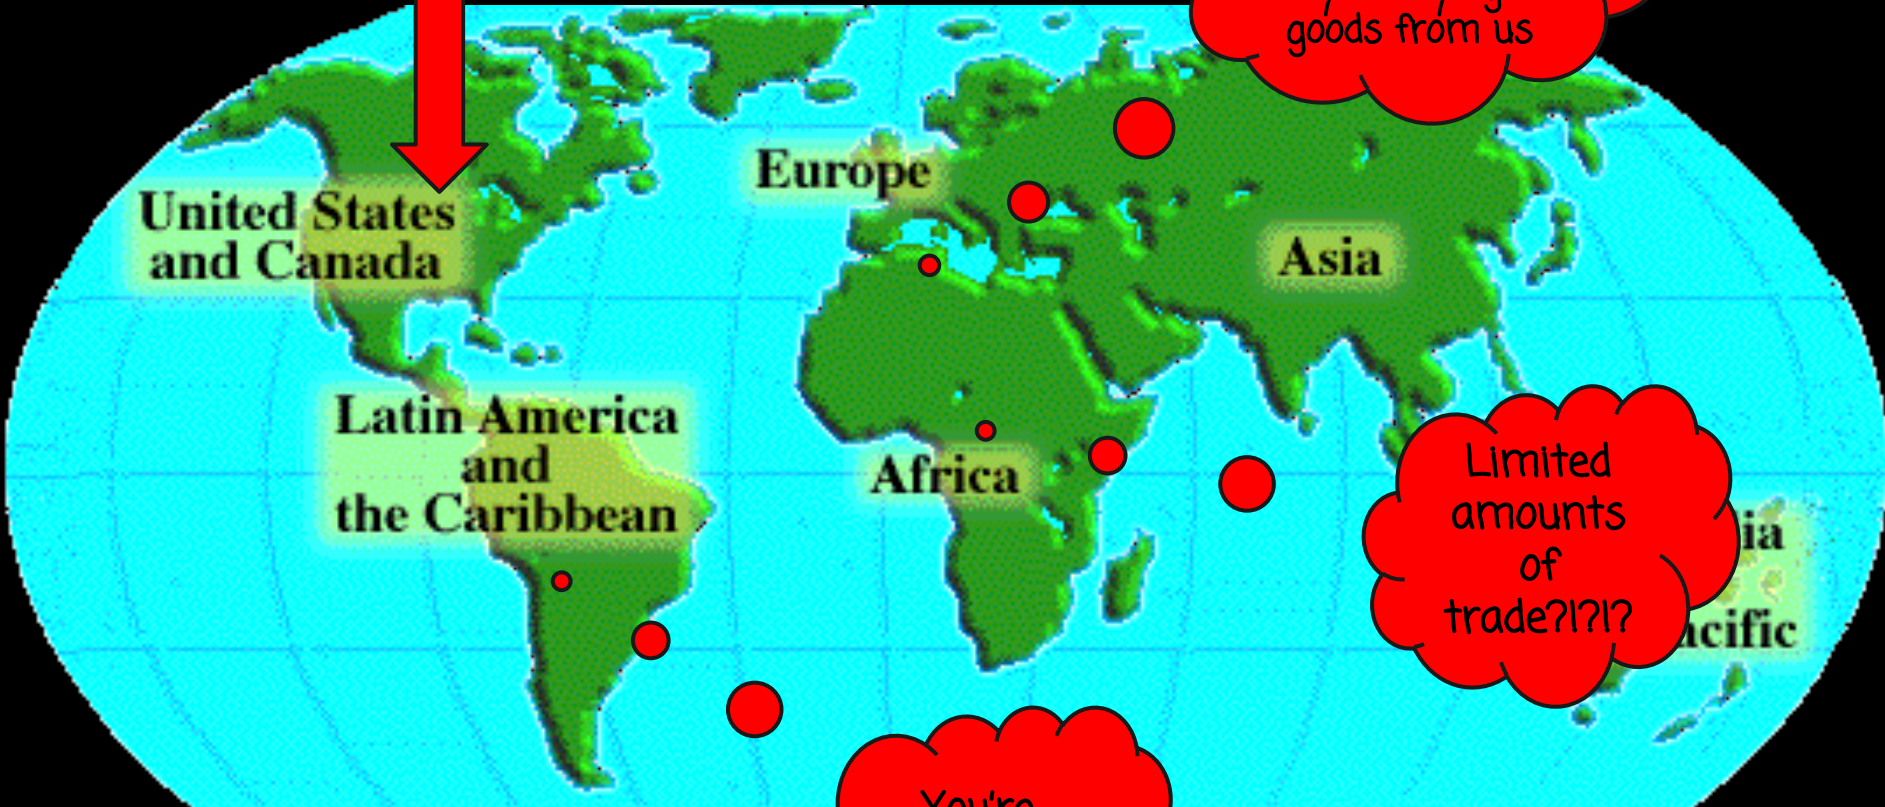

Sorry WE'RE
BROKE

Excuse me,
Americas Our
wallet counts on
you buying
goods from us

Limited
amounts
of
trade?!?!?

You're
killing us,
Americas